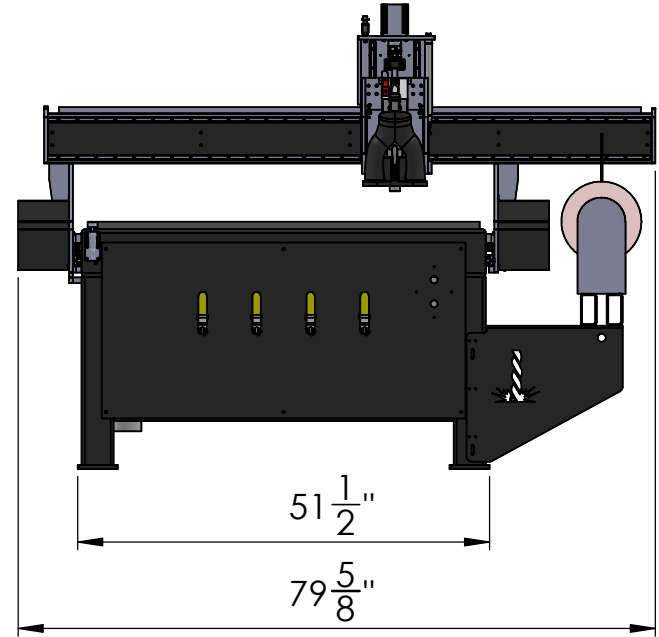

# STINGER 4 x 4

## STANDARD MACHINE

## RECOIL MACHINE

SKU NUMBER:

**CAMaster**

PART NAME:  
Stinger 4'x4'

REV:  
11/18/2023

CONFIGURATION:  
4x4

SCALE: 1:24

SHEET 1 OF 1