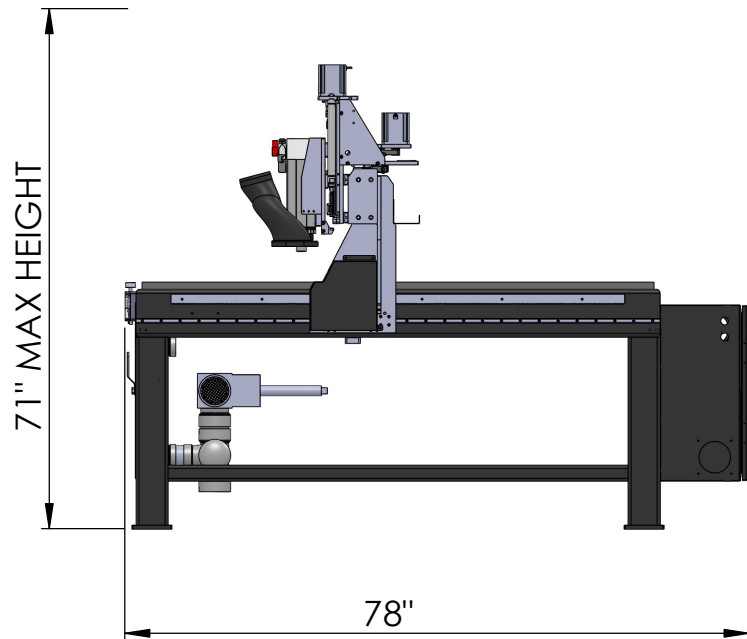

# STINGER 4 x 4

## STANDARD MACHINE

## RECOIL MACHINE

SKU NUMBER:

**CAMaster**

PART NAME:  
Stinger 4'x4'

REV:  
11/18/2023

CONFIGURATION:  
4x4

SCALE: 1:24

SHEET 1 OF 1