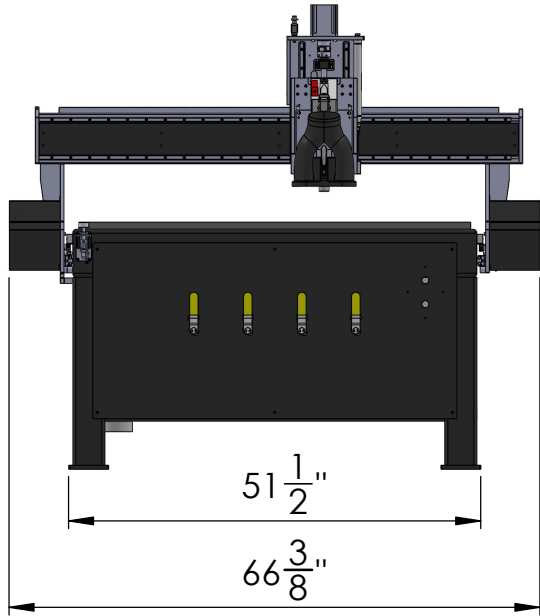

# STINGER 4 x 4

## RECOIL MACHINE

SKU NUMBER:

**CAMaster**

PART NAME:  
Stinger 4'x4'

REV:  
11/18/2023

CONFIGURATION:  
4x4

SCALE: 1:24

SHEET 1 OF 1